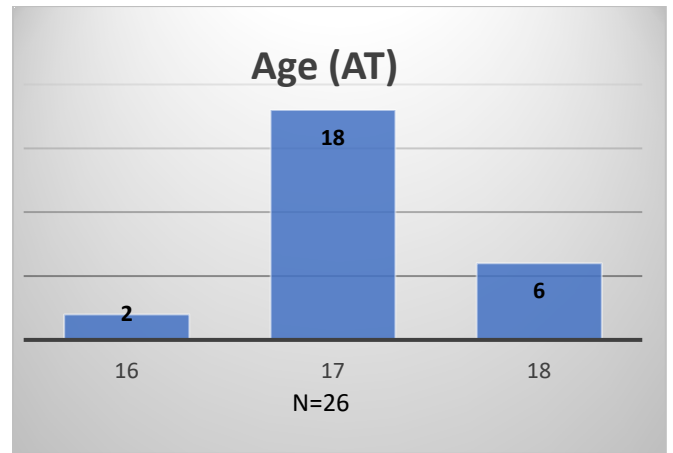

**Daily Data Dashboard – February 28, 2024**  
**Demographics for JTDC Population**  
**Wednesday Morning Midnight Count**

Total # of probation Involved youth<sup>1</sup>: 1,359

<sup>1</sup> Probation Active: Any youth who is pending sentencing with an active social history, has been formally placed on probation or supervision with Cook County Juvenile Probation on the date of the report.

\*Age, Gender and Race for Criminal Court population (N=1) is not represented in this report.

**Daily Data Dashboard – February 28, 2024**  
**Demographics for JTDC Population**  
**Wednesday Morning Midnight Count**