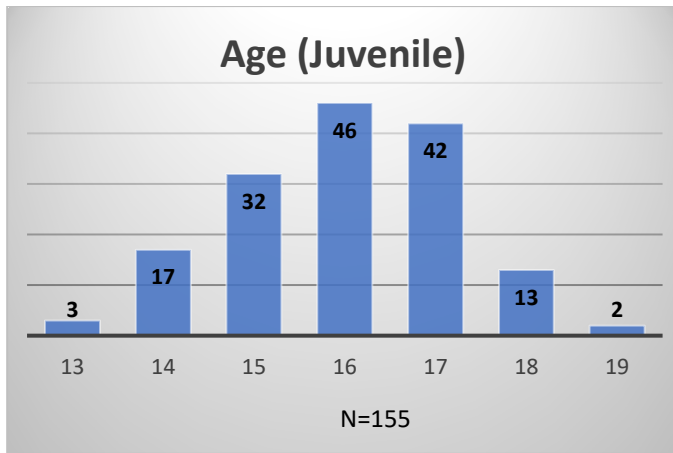

**Daily Data Dashboard – February 28, 2024**  
**Demographics for JTDC Population**  
**Wednesday Morning Midnight Count**

Total # of probation Involved youth<sup>1</sup>: 1,359

<sup>1</sup> Probation Active: Any youth who is pending sentencing with an active social history, has been formally placed on probation or supervision with Cook County Juvenile Probation on the date of the report.

\*Age, Gender and Race for Criminal Court population (N=1) is not represented in this report.

**Daily Data Dashboard – February 28, 2024**  
**Demographics for JTDC Population**  
**Wednesday Morning Midnight Count**