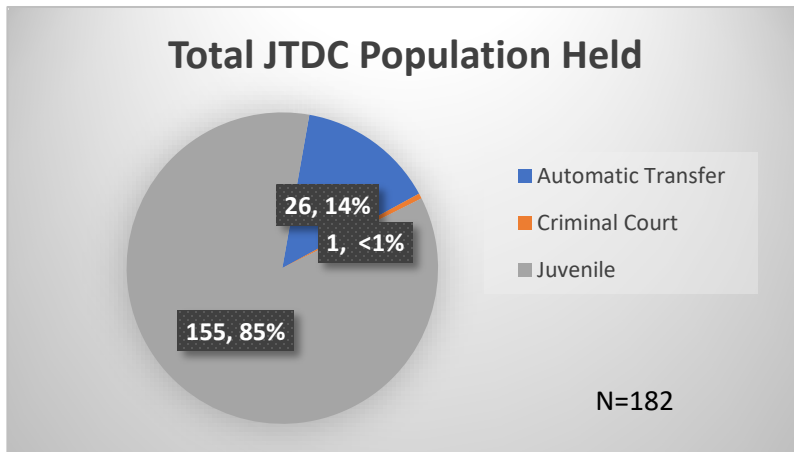

**Daily Data Dashboard – February 28, 2024**  
**Demographics for JTDC Population**  
**Wednesday Morning Midnight Count**

Total # of probation Involved youth<sup>1</sup>: 1,359

<sup>1</sup> Probation Active: Any youth who is pending sentencing with an active social history, has been formally placed on probation or supervision with Cook County Juvenile Probation on the date of the report.

\*Age, Gender and Race for Criminal Court population (N=1) is not represented in this report.

**Daily Data Dashboard – February 28, 2024**  
**Demographics for JTDC Population**  
**Wednesday Morning Midnight Count**