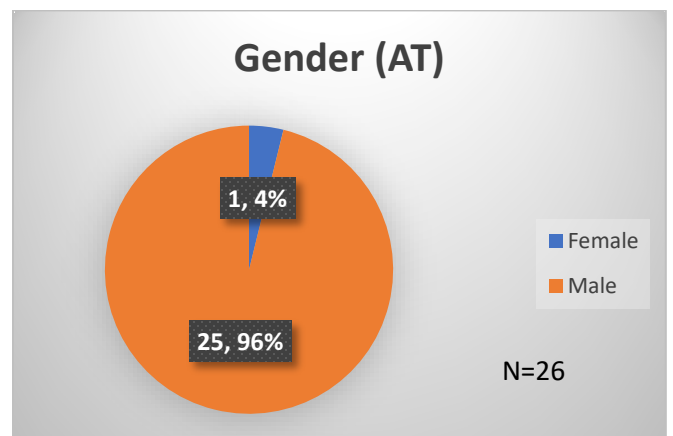

**Daily Data Dashboard – February 28, 2024**  
**Demographics for JTDC Population**  
**Wednesday Morning Midnight Count**

Total # of probation Involved youth<sup>1</sup>: 1,359

<sup>1</sup> Probation Active: Any youth who is pending sentencing with an active social history, has been formally placed on probation or supervision with Cook County Juvenile Probation on the date of the report.

\*Age, Gender and Race for Criminal Court population (N=1) is not represented in this report.

**Daily Data Dashboard – February 28, 2024**  
**Demographics for JTDC Population**  
**Wednesday Morning Midnight Count**