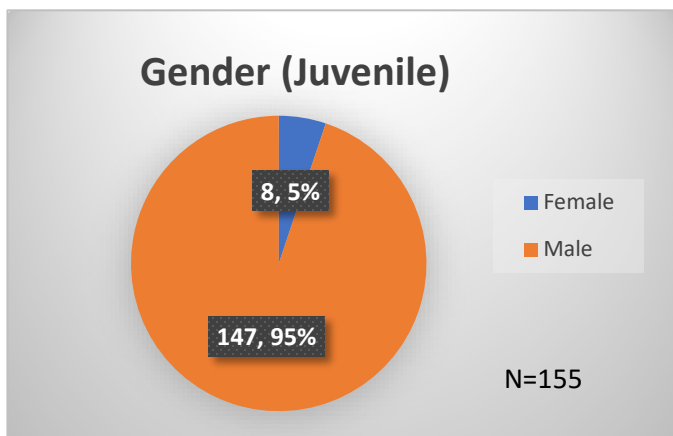

**Daily Data Dashboard – February 28, 2024**  
**Demographics for JTDC Population**  
**Wednesday Morning Midnight Count**

Total # of probation Involved youth<sup>1</sup>: 1,359

<sup>1</sup> Probation Active: Any youth who is pending sentencing with an active social history, has been formally placed on probation or supervision with Cook County Juvenile Probation on the date of the report.

\*Age, Gender and Race for Criminal Court population (N=1) is not represented in this report.

**Daily Data Dashboard – February 28, 2024**  
**Demographics for JTDC Population**  
**Wednesday Morning Midnight Count**